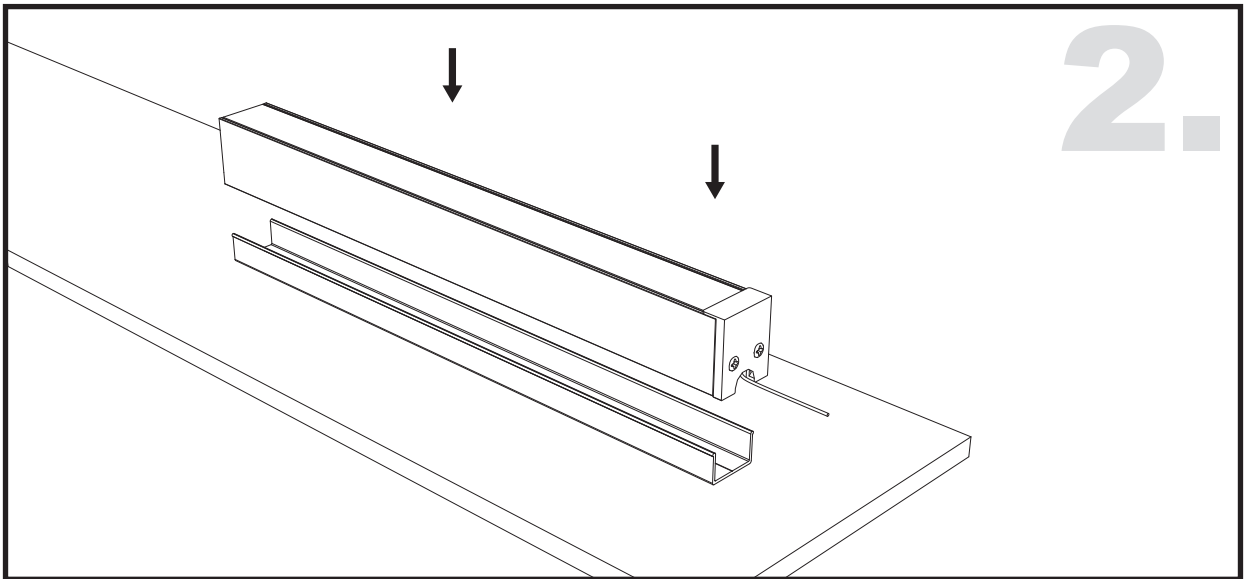

Surface

METAL CLIP INSTALLING INSTRUCTIONS