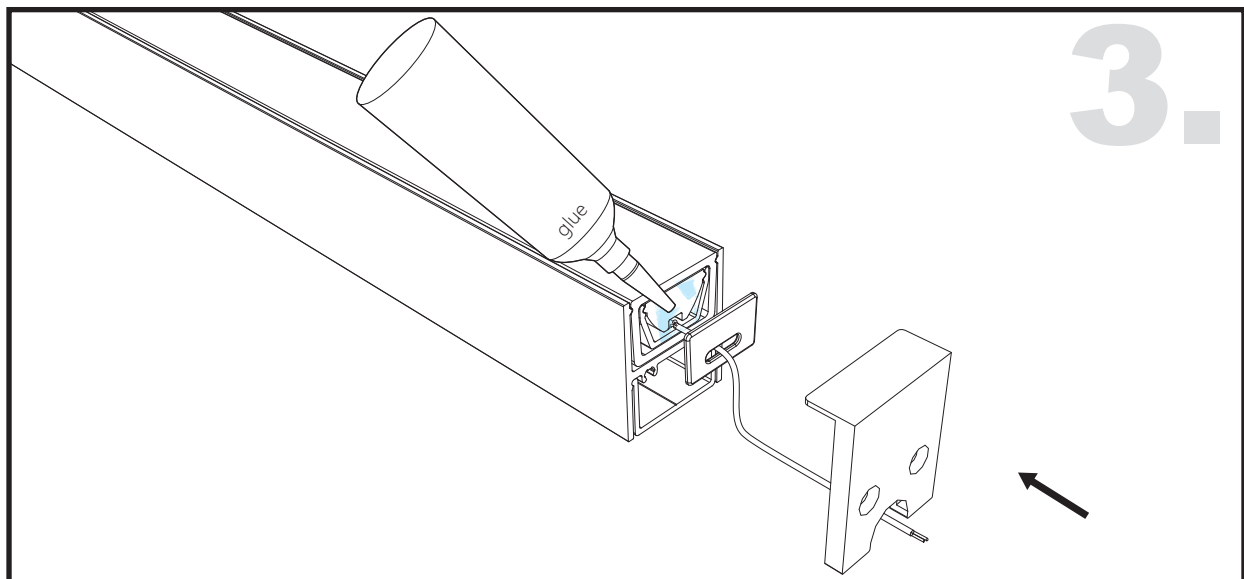

Aluminium LED Profile **LW-WP3** NEW

Installing accessories:

Outside End Caps Code: WP3-Cap
(with/without hole) Code: WP3-Cap-H

Inside End Caps
Code: WP3-Cap-inside

Optional Diffuser(PMMA)

Color	Light Transmittance	Code
Opal	-	-
Milky	-	-
Frosted	-	-
Clear	95%	WP3-30-C

Optional Diffuser(PMMA)

Color	Light Transmittance	Code
Opal	-	-
Milky	-	-
Frosted	-	-
Clear	95%	WP3-60-C

Surface

METAL CLIP INSTALLING INSTRUCTIONS

SUSPENDED INSTALLING INSTRUCTIONS