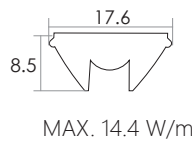

Optional Diffuser(PMMA)

Color	Light Transmittance	Code
Opal	-	-
Milky	-	-
Frosted	-	-
Clear	95%	WP3-60-C