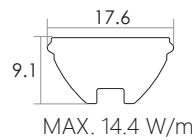

Aluminium LED Profile **LW-WP3** NEW

Installing accessories:

Outside End Caps Code: WP3-Cap
(with/without hole) Code: WP3-Cap-H

Inside End Caps
Code: WP3-Cap-inside

Optional Diffuser(PMMA)

Color	Light Transmittance	Code
Opal	-	-
Milky	-	-
Frosted	-	-
Clear	95%	WP3-30-C