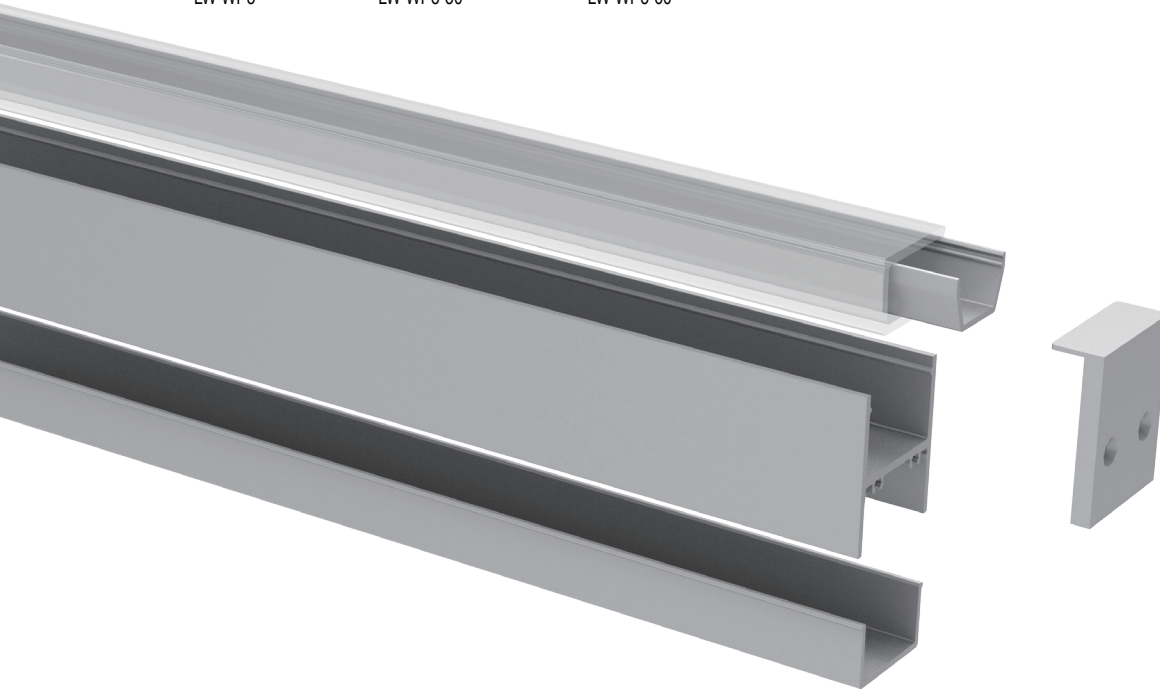

Aluminium LED Profile **LW-WP3** NEW

Installing accessories:

Outside End Caps Code: WP3-Cap
(with/without hole) Code: WP3-Cap-H

Inside End Caps
Code: WP3-Cap-inside

Optional Diffuser(PMMA)

Color	Light Transmittance	Code
Opal	-	-
Milky	-	-
Frosted	-	-
Clear	95%	WP3-30-C

Optional Diffuser(PMMA)

Color	Light Transmittance	Code
Opal	-	-
Milky	-	-
Frosted	-	-
Clear	95%	WP3-60-C

Surface

METAL CLIP INSTALLING INSTRUCTIONS

SUSPENDED INSTALLING INSTRUCTIONS