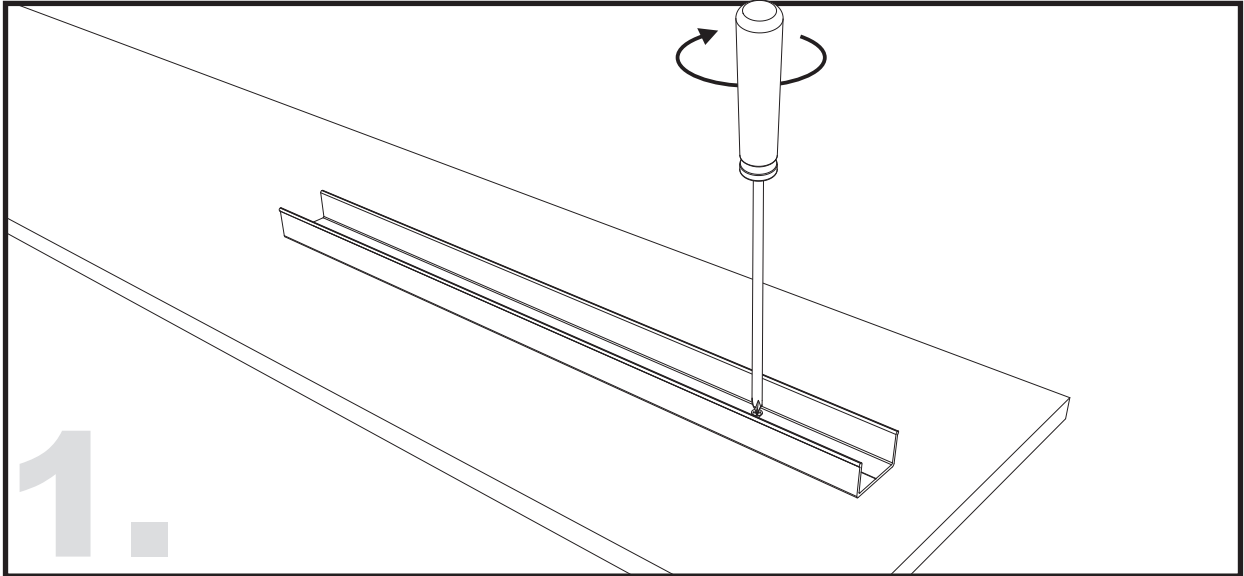

Surface

METAL CLIP INSTALLING INSTRUCTIONS