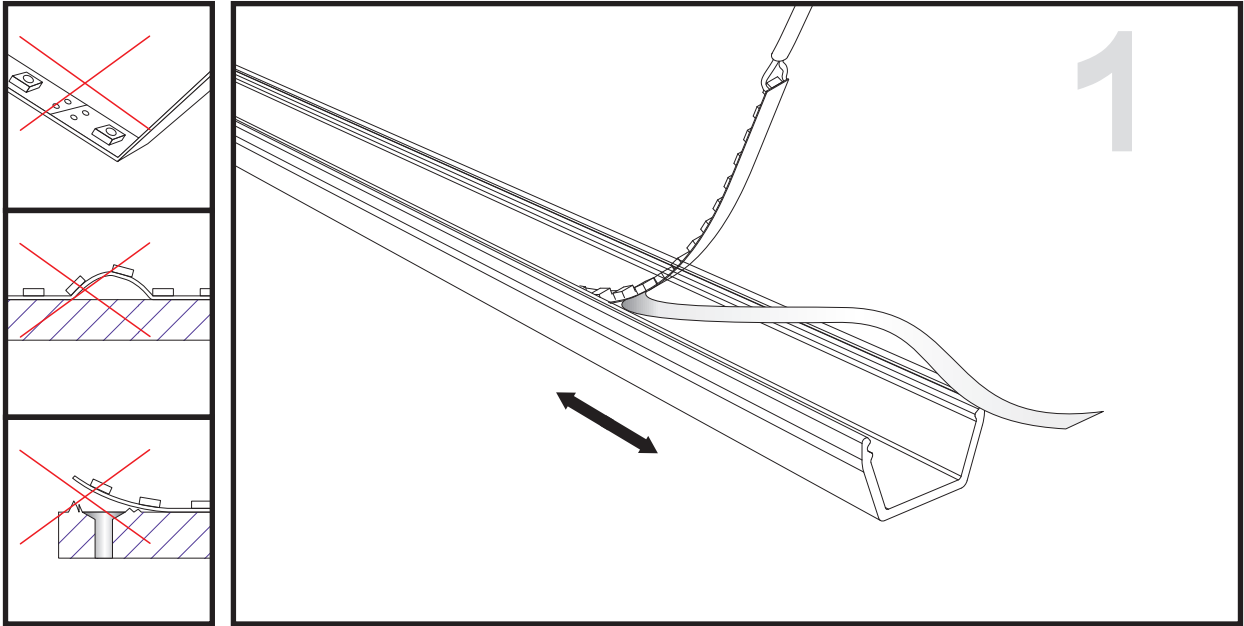

Aluminium LED Profile **LW-WP3** NEW

Installing accessories:

Outside End Caps Code: WP3-Cap
(with/without hole) Code: WP3-Cap-H

Inside End Caps
Code: WP3-Cap-inside

Optional Diffuser(PMMA)

Color	Light Transmittance	Code
Opal	-	-
Milky	-	-
Frosted	-	-
Clear	95%	WP3-30-C

Optional Diffuser(PMMA)

Color	Light Transmittance	Code
Opal	-	-
Milky	-	-
Frosted	-	-
Clear	95%	WP3-60-C

Surface

METAL CLIP INSTALLING INSTRUCTIONS

SUSPENDED INSTALLING INSTRUCTIONS